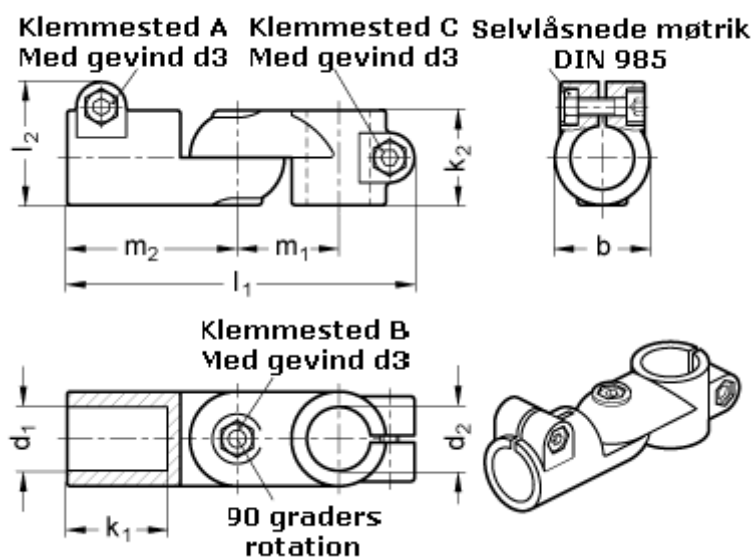

Article number: 20284B48B42S2BL

Description: E+G Swivel connector joint  
GN284-B48-B42-2-BL

## Measures

$b = 65$	$m_1 = 70$
$d_1 = B48$	$m_2 = 115$
$d_2 = B42$	
$d_3 = M10$	
$k_1 = 74.0$	
$k_2 = 65$	
$l_1 = 230$	
$l_2 = 77.5$	